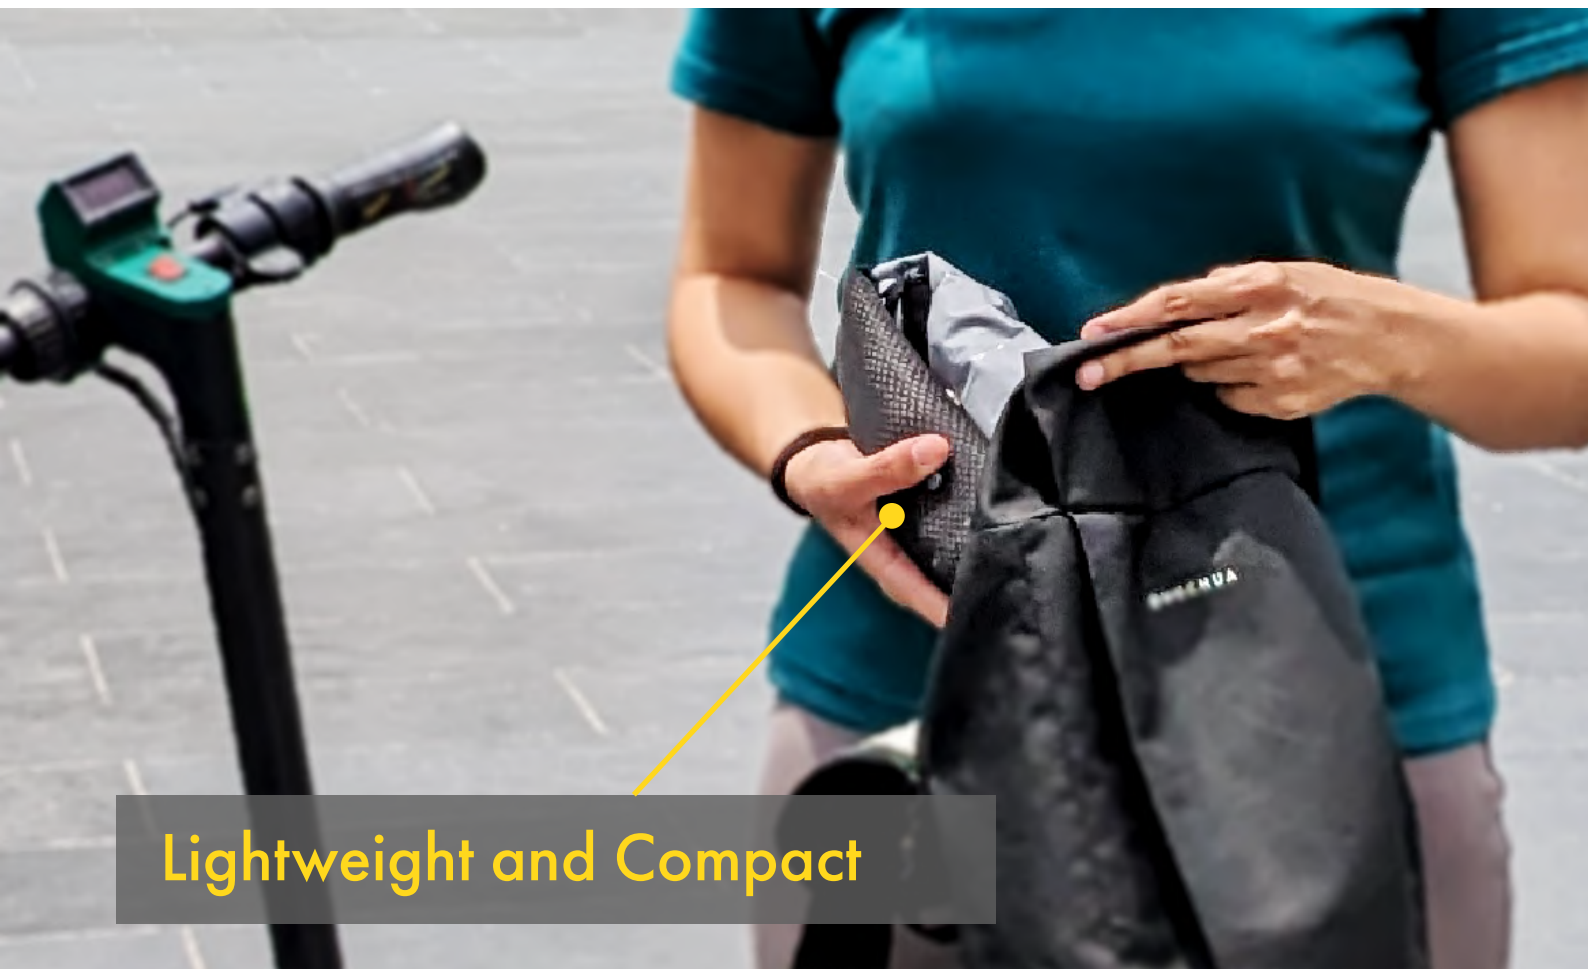

Tough and Durable Material

The helmet is built from a unique tear resistant material which can withstand harsh conditions. It performs like an air cushion and provides shock absorbance from an impact making it perfectly safe.

**Maximum
Comfort with
Snug fit**

Integrated with
air pump to
inflate on the go

Rechargeable
battery lasting
upto 8 hours

Tech Integration

The helmet houses a mirco air pump, so you can inflate it wherever you are. The LEDs are integrated in the material to give a diffused glow and visibility from 5 meters away.

Increased visibility in darkness

Travel Light and Safe

Unlike heavier hard helmets, Hyve Safe is ultra light and easy to carry around. Once deflated, the helmet can be rolled up and stored in your backpack, taking up minimal space.